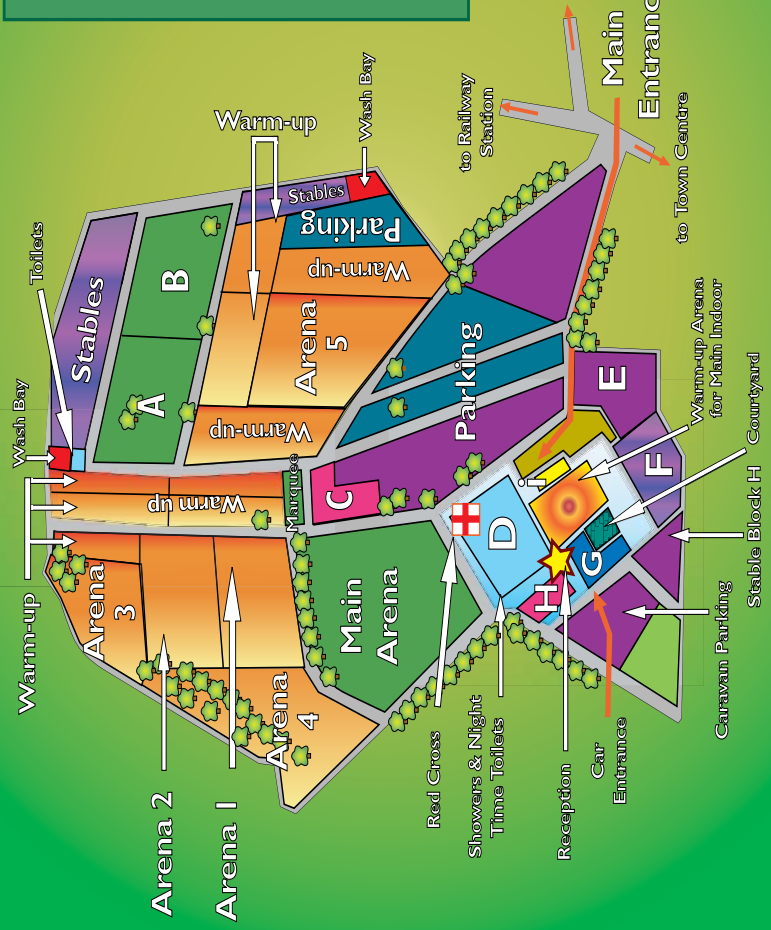

Mass Times:

Saturday: Evening 6.30pm (Millstreet)

Sunday: 9.00am (Ballydaly)
11.30am (Millstreet)

Taxi: Jerry Lehane 087 2833696

Denis O'Sullivan 087 6774422

Con Shine 086 1029343

Train Station: 029 70096

ATM Locations:

Centra West End Closes at 10pm

Coleman's Centra Closes at 11pm

AIB Church Street Open 24 hours

The Duggan Family invites you to:

Millstreet International Horse Show CSI- 3*
Wednesday to Sunday August 7th-12th 2012.

Green Glens Arena Sitemap

- A Stable Arena 1
- B Stable Arena 2
- C Tented Village
- D Main Indoor Arena
- E Stables
- F Stables
- G Coach House Restaurant
- H Self-Service Restaurant
- i Secretary's Office
- J Drishane Stables
- K Courtyard
- L Warm-up Arena for Main Indoor
- ★ Reception